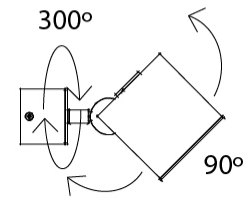

PROJECT	_____
TYPE	_____
SPECIFIER	_____
QUANTITY	_____
DATE	_____

DAU SINGLE SURFACE

D92019-

base number   Finish
Options

1. To build a product code in our configurator select the specify button on the base model # product page
2. To build a manual product code on this datasheet choose from the options listed below in blue font and add the suffix to the base model #

GENERAL

Series: Dau _____
Subseries: Dau Single _____
Brand: Milan _____
Division: Design _____
Mounting Type: Surface _____
Subcategory: Spots _____

PHYSICAL

Shape: Cube _____
Length (mm): 80 _____
Length (in): 3 1/8 _____
Width (mm): 83 _____
Width (in): 3 1/4 _____
Height (mm): 80 _____
Height (in): 3 1/8 _____
Max. Overall Height (mm): 160 _____
Max. Overall Height (in): 6 5/16 _____
Light Distribution: Adjustable / Direct _____
Weight (kg): 0.82 _____
Weight (lbs): 1.81 _____
Fixture Finish: [BAL / MWL / BSL](#) _____
Fixture Material: Extruded Aluminum _____

ELECTRICAL

Number of Lamps: 1 _____
Lamp Type: LED Retrofit _____
Lamp Shape: MR16 _____
Bulb Included: Bulb Not Included _____
Max. Wattage Per Lamp (W): 4 _____
Lamp Base: GU10 _____
Input Voltage (V): 120 _____

LED

OPTICAL

RATINGS AND CERTIFICATIONS

Certified By: Certified for North American Standards _____
IP rating: IP20 _____