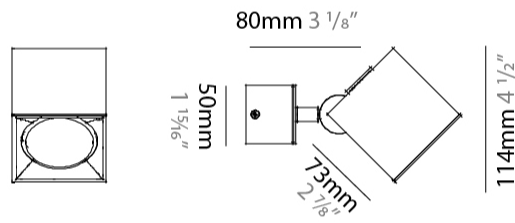

PROJECT	_____
TYPE	_____
SPECIFIER	_____
QUANTITY	_____
DATE	_____

DAU SINGLE SURFACE

D92019-

base number   Finish
Options

1. To build a product code in our configurator select the specify button on the base model # product page
2. To build a manual product code on this datasheet choose from the options listed below in blue font and add the suffix to the base model #

GENERAL

Series: Dau _____
Subseries: Dau Single _____
Brand: Milan _____
Division: Design _____
Mounting Type: Surface _____
Subcategory: Spots _____

PHYSICAL

Shape: Cube _____
Length (mm): 80 _____
Length (in): 3 1/8 _____
Width (mm): 83 _____
Width (in): 3 1/4 _____
Height (mm): 80 _____
Height (in): 3 1/8 _____
Max. Overall Height (mm): 160 _____
Max. Overall Height (in): 6 5/16 _____
Light Distribution: Adjustable / Direct _____
Weight (kg): 0.82 _____
Weight (lbs): 1.81 _____
Fixture Finish: [BAL / MWL / BSL](#) _____
Fixture Material: Extruded Aluminum _____

ELECTRICAL

Number of Lamps: 1 _____
Lamp Type: LED Retrofit _____
Lamp Shape: MR16 _____
Bulb Included: Bulb Not Included _____
Max. Wattage Per Lamp (W): 4 _____
Lamp Base: GU10 _____
Input Voltage (V): 120 _____

LED

OPTICAL

RATINGS AND CERTIFICATIONS

Certified By: Certified for North American Standards _____
IP rating: IP20 _____