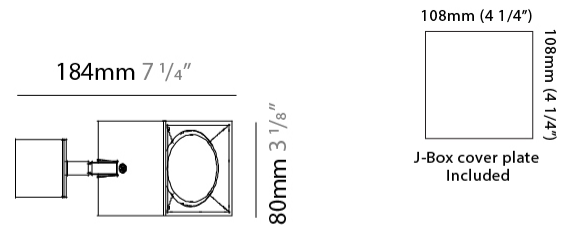

PROJECT	_____
TYPE	_____
SPECIFIER	_____
QUANTITY	_____
DATE	_____

DAU SINGLE SURFACE

D92019-

base number   Finish
Options

1. To build a product code in our configurator select the specify button on the base model # product page
2. To build a manual product code on this datasheet choose from the options listed below in blue font and add the suffix to the base model #

GENERAL

Series: Dau _____
Subseries: Dau Single _____
Brand: Milan _____
Division: Design _____
Mounting Type: Surface _____
Subcategory: Spots _____

PHYSICAL

Shape: Cube _____
Length (mm): 80 _____
Length (in): 3 1/8 _____
Width (mm): 83 _____
Width (in): 3 1/4 _____
Height (mm): 80 _____
Height (in): 3 1/8 _____
Max. Overall Height (mm): 160 _____
Max. Overall Height (in): 6 5/16 _____
Light Distribution: Adjustable / Direct _____
Weight (kg): 0.82 _____
Weight (lbs): 1.81 _____
Fixture Finish: [BAL / MWL / BSL](#) _____
Fixture Material: Extruded Aluminum _____

ELECTRICAL

Number of Lamps: 1 _____
Lamp Type: LED Retrofit _____
Lamp Shape: MR16 _____
Bulb Included: Bulb Not Included _____
Max. Wattage Per Lamp (W): 4 _____
Lamp Base: GU10 _____
Input Voltage (V): 120 _____

LED

OPTICAL

RATINGS AND CERTIFICATIONS

Certified By: Certified for North American Standards _____
IP rating: IP20 _____